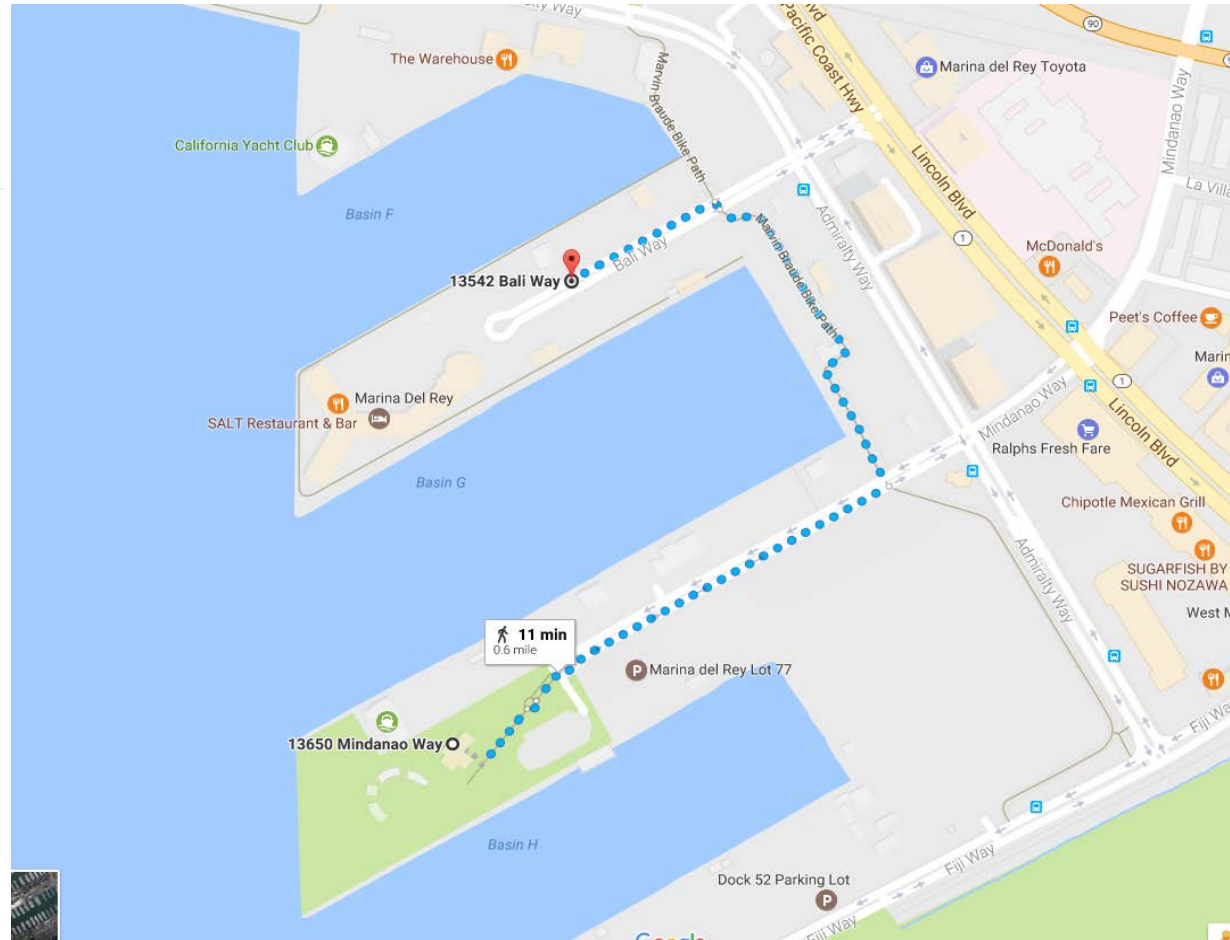

Site #4: 4:00 p.m.
Marina del Rey – (Marina Clean Technology and Education)
13542 Bali Way
Marina del Rey, CA 90292

11 min (0.6 mile)

via Mindanao Way and Marvin Braude Bike Path

Use caution - may involve errors or sections not suited for walking

13650 Mindanao Way

Marina Del Rey, CA 90292

↑ Head northeast

213 ft

↘ Slight right toward Mindanao Way

46 ft

↘ Turn right onto Mindanao Way

0.2 mi

↙ Turn left onto Marvin Braude Bike Path

0.2 mi

↘ Slight right to stay on Marvin Braude Bike Path

26 ft

↙ Turn left onto Bali Way

472 ft

13542 Bali Way

Marina Del Rey, CA 90292

Tour Adjourned