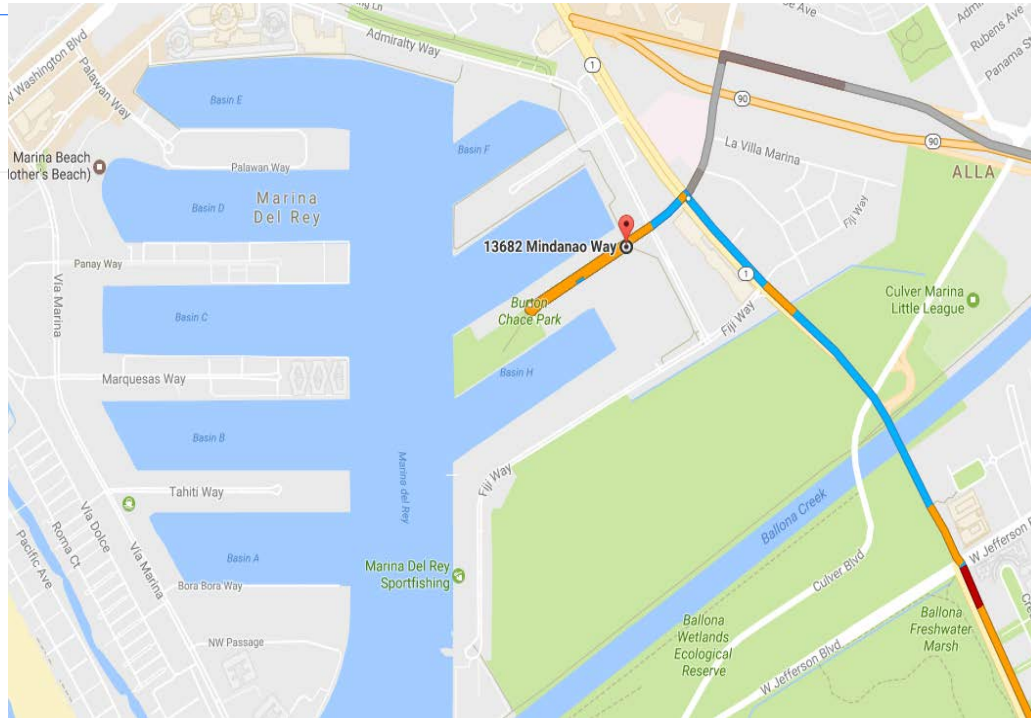

6 min (1.8 mi)

- > Take I-405 S and I-110 S to W Harry Bridges Blvd. Take exit 3A from I-110 S

20 min (16.1 mi)

- > Continue on W Harry Bridges Blvd. Drive to E Water St

3 min (1.4 mi)

300 E Water St

Wilmington, CA 90744

Site #2: 2:30 p.m.

Marina del Rey Boat Launch Facility

13682 Mindanao Way, Marina del Rey, CA 90292

(Revised 3/24/2017 corrected address above to BLF)

53 min (22.7 miles)

via I-405 N

Fastest route now, avoids slowdown on I-405 N

300 E Water St

Wilmington, CA 90744

- > Get on I-110 N from S Avalon Blvd and W Harry Bridges Blvd
5 min (1.6 mi)
- > Continue on I-110 N. Take I-405 N/San Diego Fwy to CA-1 N/S Sepulveda Blvd. Take exit 1C from I-105 W
16 min (15.8 mi)
- > Take Lincoln Blvd to Mindanao Way in Marina del Rey
15 min (5.3 mi)

13682 Mindanao Way

Marina Del Rey, CA 90292

Site #3: 3:15 p.m.

Burton Chace Park Transient Dock Project
13650 Mindanao Way
Marina del Rey, CA 90292

7 min (1.1 miles)

via Admiralty Way and Mindanao Way
Fastest route