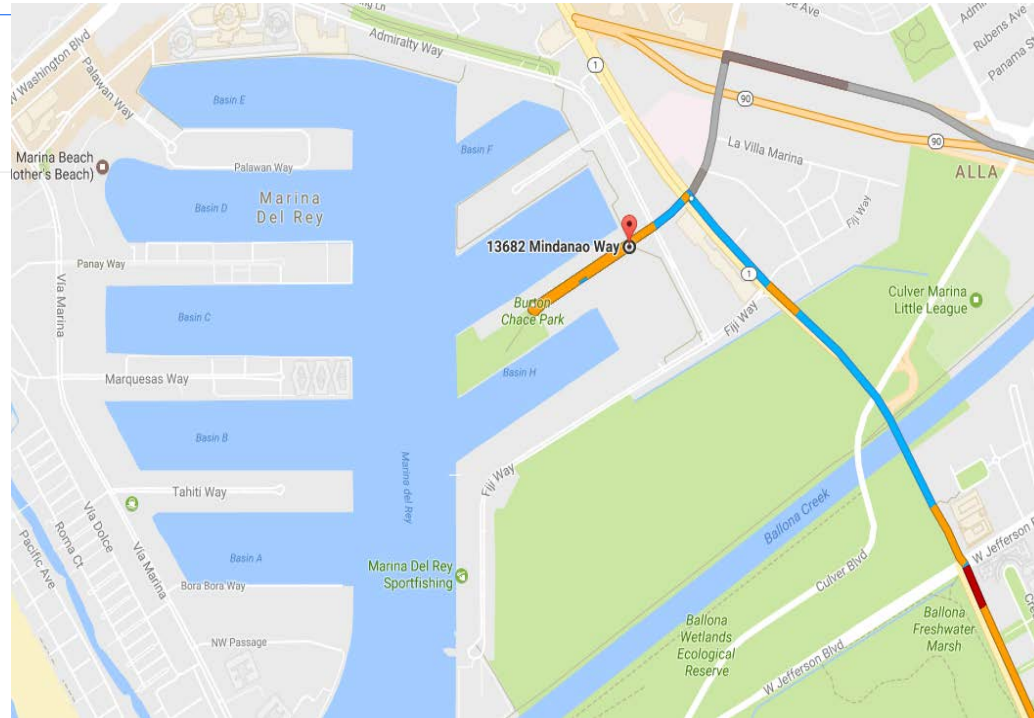

6 min (1.8 mi)

- > Take I-405 S and I-110 S to W Harry Bridges Blvd. Take exit 3A from I-110 S

20 min (16.1 mi)

- > Continue on W Harry Bridges Blvd. Drive to E Water St

3 min (1.4 mi)

300 E Water St

Wilmington, CA 90744

Site #2: 2:30 p.m.

Marina del Rey Boat Launch Facility

13682 Mindanao Way, Marina del Rey, CA 90292

(Revised 3/24/2017 corrected address above to BLF)

53 min (22.7 miles)

via I-405 N

Fastest route now, avoids slowdown on I-405 N

300 E Water St

Wilmington, CA 90744

- > Get on I-110 N from S Avalon Blvd and W Harry Bridges Blvd
5 min (1.6 mi)
- > Continue on I-110 N. Take I-405 N/San Diego Fwy to CA-1 N/S Sepulveda Blvd. Take exit 1C from I-105 W
16 min (15.8 mi)
- > Take Lincoln Blvd to Mindanao Way in Marina del Rey
15 min (5.3 mi)

13682 Mindanao Way

Marina Del Rey, CA 90292

Site #3: 3:15 p.m.

Burton Chace Park Transient Dock Project
13650 Mindanao Way
Marina del Rey, CA 90292

7 min (1.1 miles)

via Admiralty Way and Mindanao Way
Fastest route