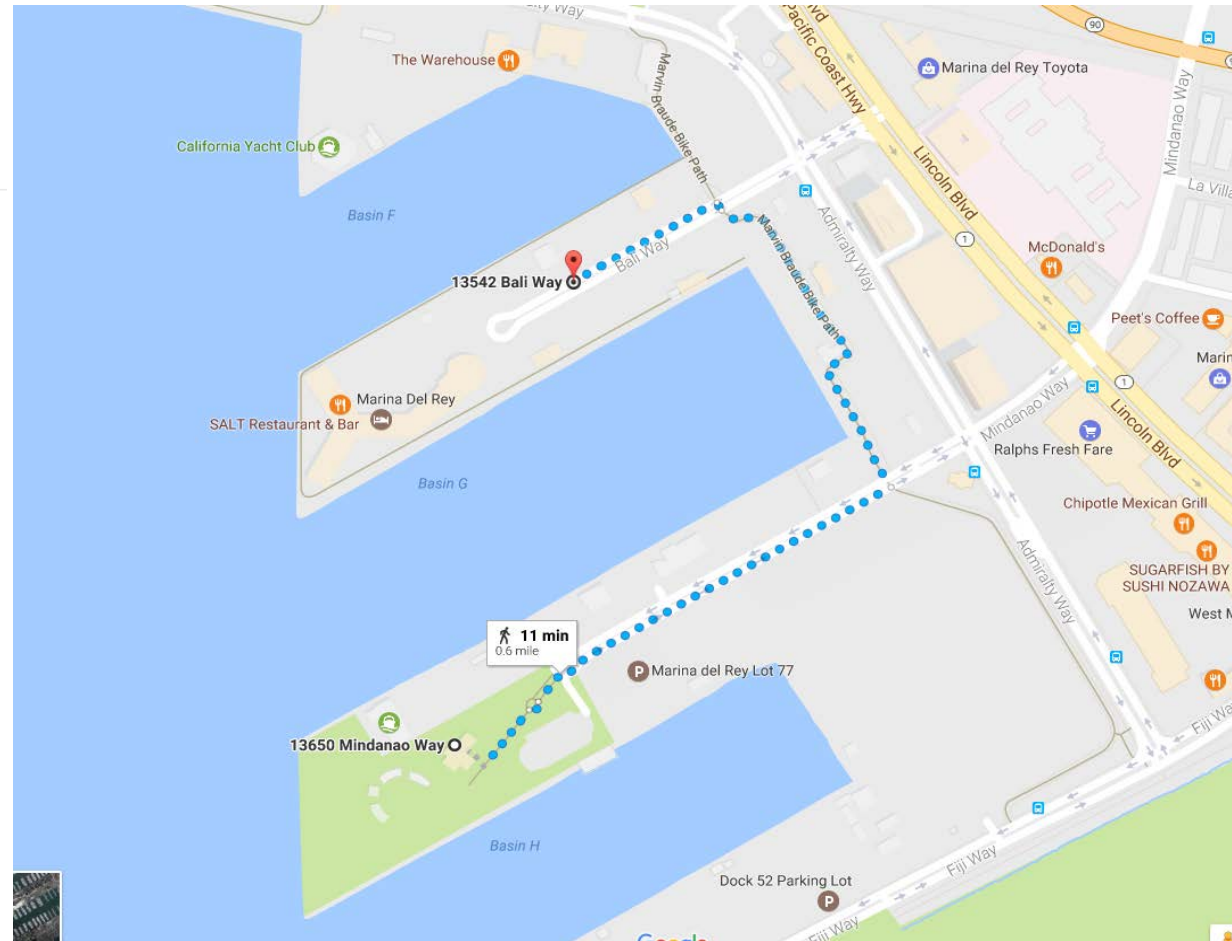

Site #4: 4:00 p.m.
Marina del Rey – (Marina Clean Technology and Education)
13542 Bali Way
Marina del Rey, CA 90292

11 min (0.6 mile)

via Mindanao Way and Marvin Braude Bike Path

Use caution - may involve errors or sections not suited for walking

13650 Mindanao Way

Marina Del Rey, CA 90292

↑ Head northeast

213 ft

↘ Slight right toward Mindanao Way

46 ft

↘ Turn right onto Mindanao Way

0.2 mi

↙ Turn left onto Marvin Braude Bike Path

0.2 mi

↘ Slight right to stay on Marvin Braude Bike Path

26 ft

↙ Turn left onto Bali Way

472 ft

13542 Bali Way

Marina Del Rey, CA 90292

Tour Adjourned