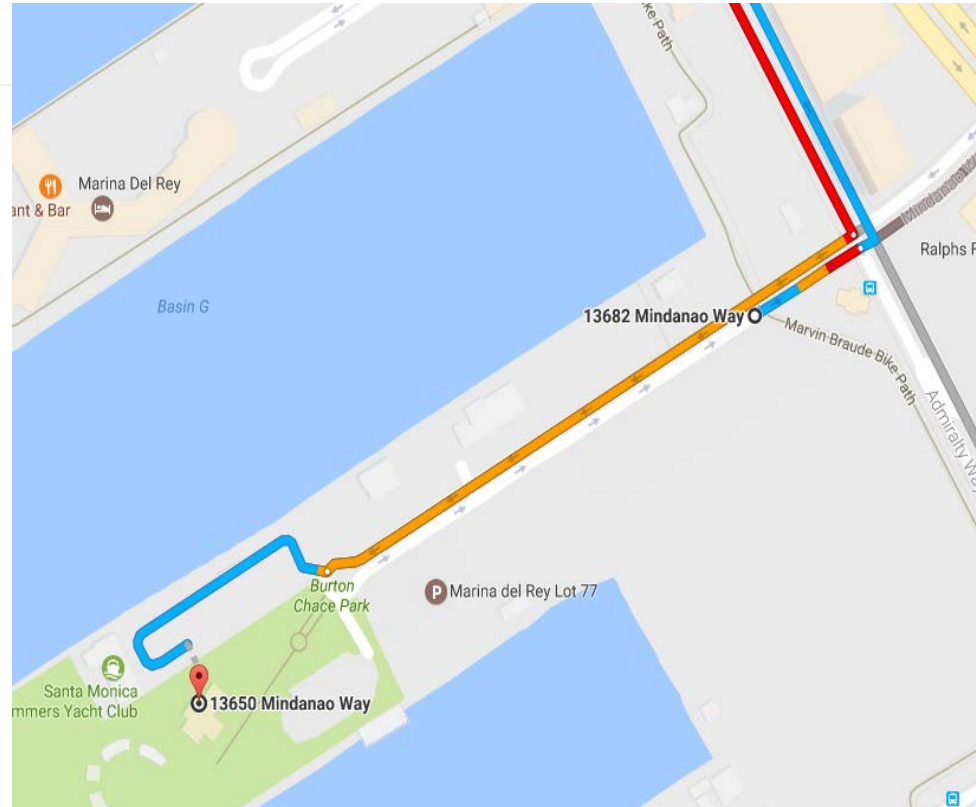

Site #3: 3:15 p.m.

Burton Chace Park Transient Dock Project
13650 Mindanao Way
Marina del Rey, CA 90292

7 min (1.1 miles)

via Admiralty Way and Mindanao Way
Fastest route

13682 Mindanao Way

Marina Del Rey, CA 90292

↑ Head northeast on Mindanao Way toward Marvin Braude Bike Path

269 ft

↙ Turn left onto Admiralty Way

0.3 mi

↻ Make a U-turn at Marvin Braude Bike Path

0.1 mi

↑ Continue straight to stay on Admiralty Way

0.2 mi

↘ Turn right onto Mindanao Way

0.3 mi

↘ Turn right

📍 Destination will be on the right

0.1 mi

13650 Mindanao Way

Marina Del Rey, CA 90292