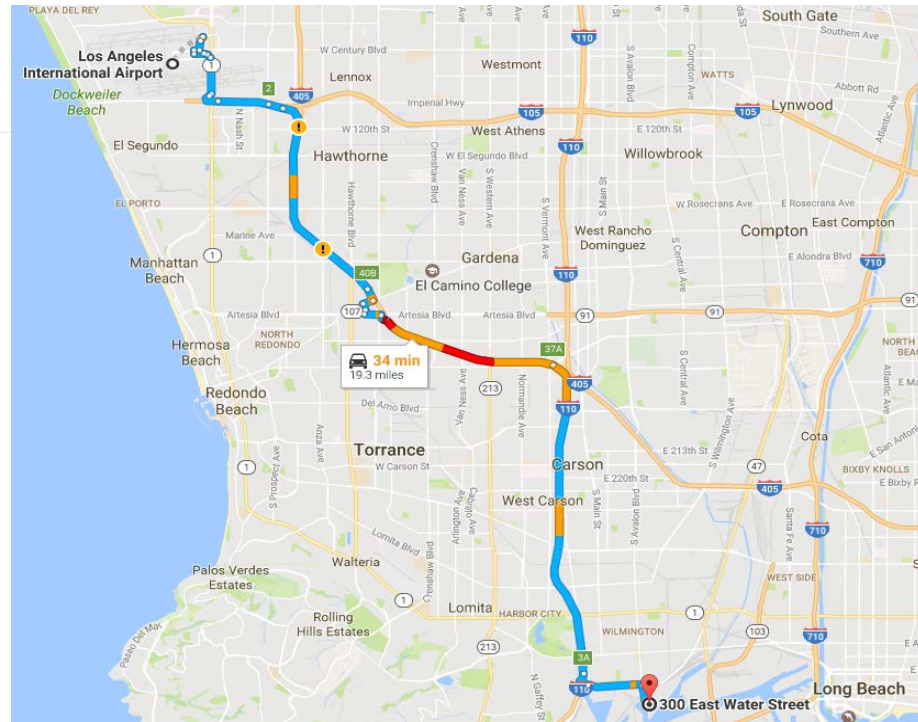

34 min (19.3 miles)

via I-405 S and I-110 S

27 min without traffic

Los Angeles International Airport

1 World Way, Los Angeles, CA 90045

- > Get on I-105 E from Vicksburg Ave, Center Way and CA-1 S/S Sepulveda Blvd

6 min (1.8 mi)

- > Take I-405 S and I-110 S to W Harry Bridges Blvd. Take exit 3A from I-110 S

20 min (16.1 mi)

- > Continue on W Harry Bridges Blvd. Drive to E Water St

3 min (1.4 mi)

300 E Water St

Wilmington, CA 90744

Site #2: 2:30 p.m.

Marina del Rey Boat Launch Facility

13682 Mindanao Way, Marina del Rey, CA 90292

(Revised 3/24/2017 corrected address above to BLF)

53 min (22.7 miles)

via I-405 N

Fastest route now, avoids slowdown on I-405 N

300 E Water St

Wilmington, CA 90744

- > Get on I-110 N from S Avalon Blvd and W Harry Bridges Blvd
5 min (1.6 mi)
- > Continue on I-110 N. Take I-405 N/San Diego Fwy to CA-1 N/S Sepulveda Blvd. Take exit 1C from I-105 W
16 min (15.8 mi)
- > Take Lincoln Blvd to Mindanao Way in Marina del Rey
15 min (5.3 mi)